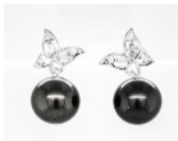

# Accredited Gemological Institute Jewelry ID Report

Report: ER017113

Date: 2/21/2024

Iliana 18K White Gold AAA Premium Tahitian pearl and Diamond(SI) Earrings

Gemstone.....	Premium Tahitian pearl
Shape.....	ROUND
Size.....	10-10.50 MM
Carat(Avg. weight).....	14.67ct.
Color Grade.....	3A

### Side Diamonds

Carat(Avg. weight).....	0.18ct.
Clarity.....	SI
Cut.....	Full Cut

**Estimated Retail Replacement Value: \$4,306.00**

**Comments: Graded As Mounting Permits.**

*John J. ...*  
GIA Graduate Gemologist